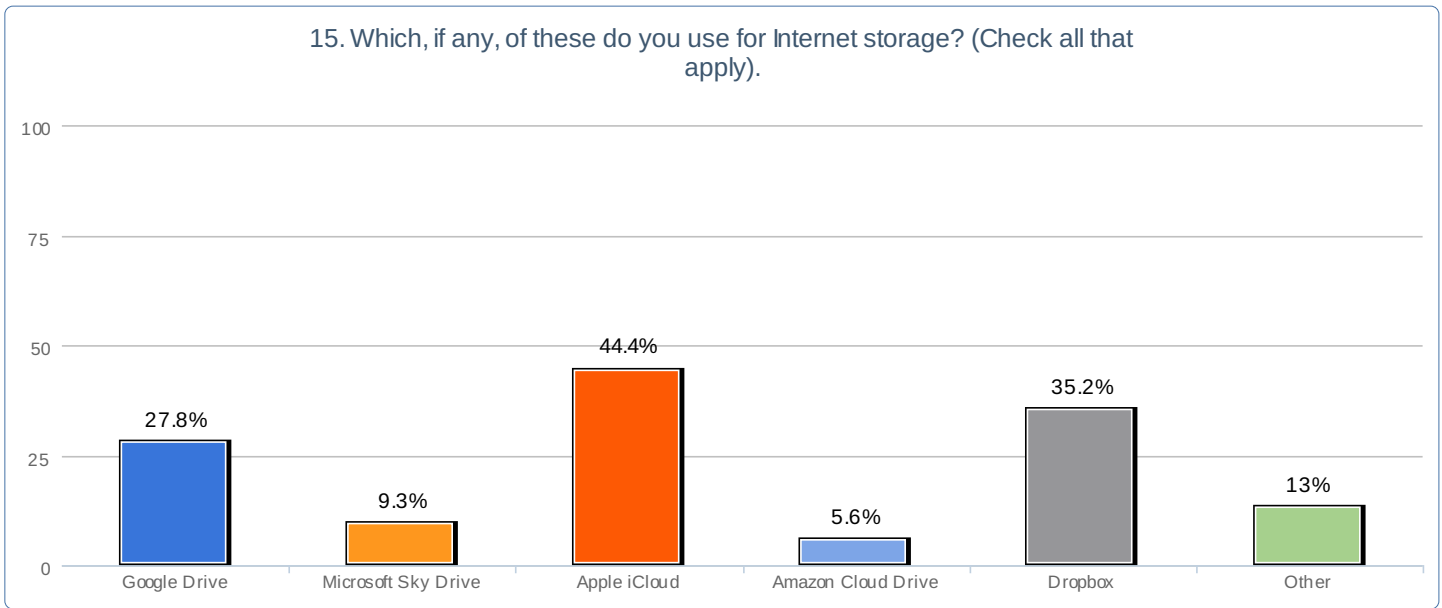

Statistics	
Total Responses	55

**14. Which of these do you use at least once a week? (Check all that apply).**

Value	Count	Percent %
Facebook	38	69.1%
Google Plus	8	14.6%

Statistics	
Total Responses	55

Twitter	15	27.3%
Email	50	90.9%
Google search	45	81.8%
Google Docs	8	14.6%
YouTube	48	87.3%
Wikipedia	10	18.2%
Instagram	34	61.8%
Skype	7	12.7%
Microsoft Word	35	63.6%
Microsoft Excel	11	20.0%
Microsoft PowerPoint	11	20.0%
Other	8	14.6%