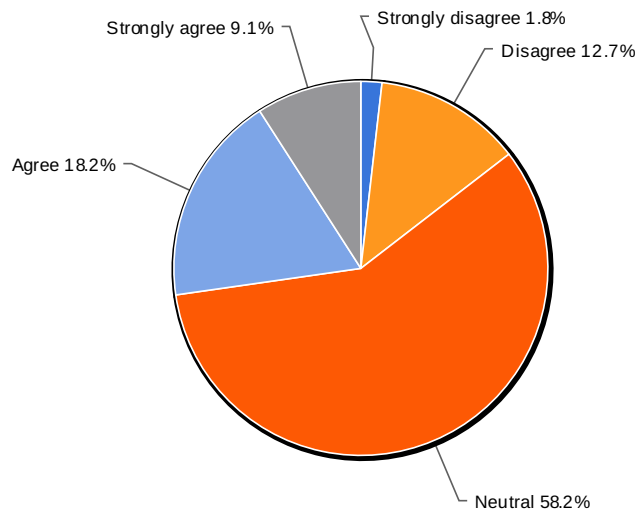

### 2. Which section are you in?

### 2. Which section are you in?

Value	Count	Percent %
Day	35	63.6%
Evening	20	36.4%

Statistics	
Total Responses	55

### 4. I have more PC and Internet experience than the typical student.