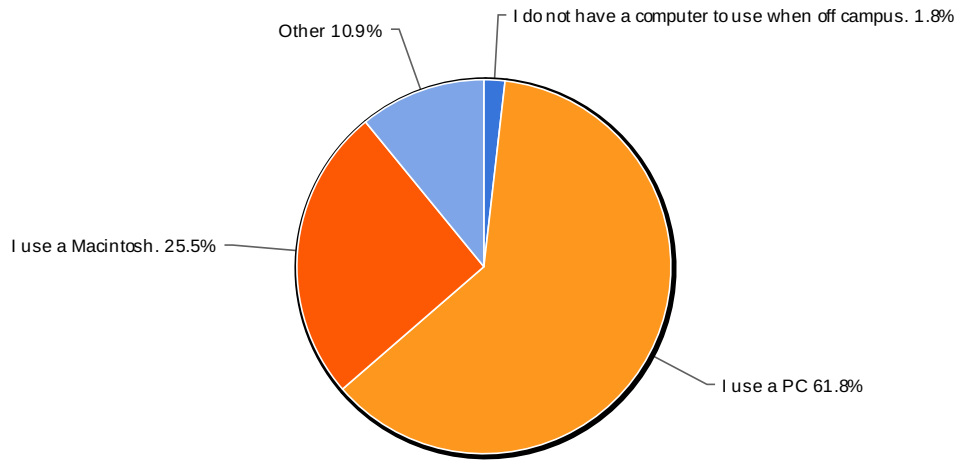

16. Your primary home computer

16. Your primary home computer

Value	Count	Percent %
I do not have a computer to use when off campus.	1	1.8%
I use a PC	34	61.8%
I use a Macintosh.	14	25.5%
Other	6	10.9%

Statistics	
Total Responses	55