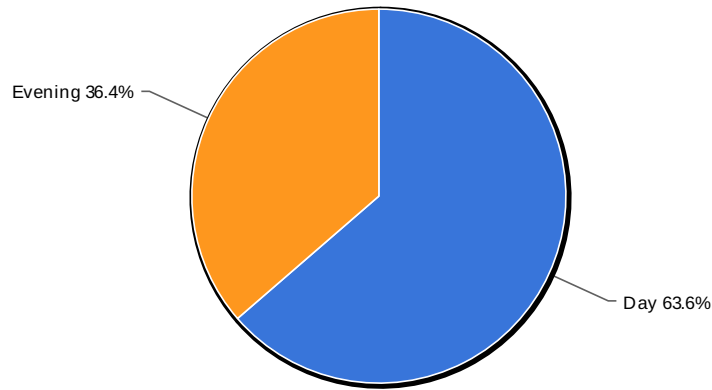

## CIS 275 background survey - Aug 30, 2013

Survey: CIS 275 background survey

### 2. Which section are you in?

### 2. Which section are you in?

Value	Count	Percent %
Day	35	63.6%
Evening	20	36.4%

Statistics	
Total Responses	55