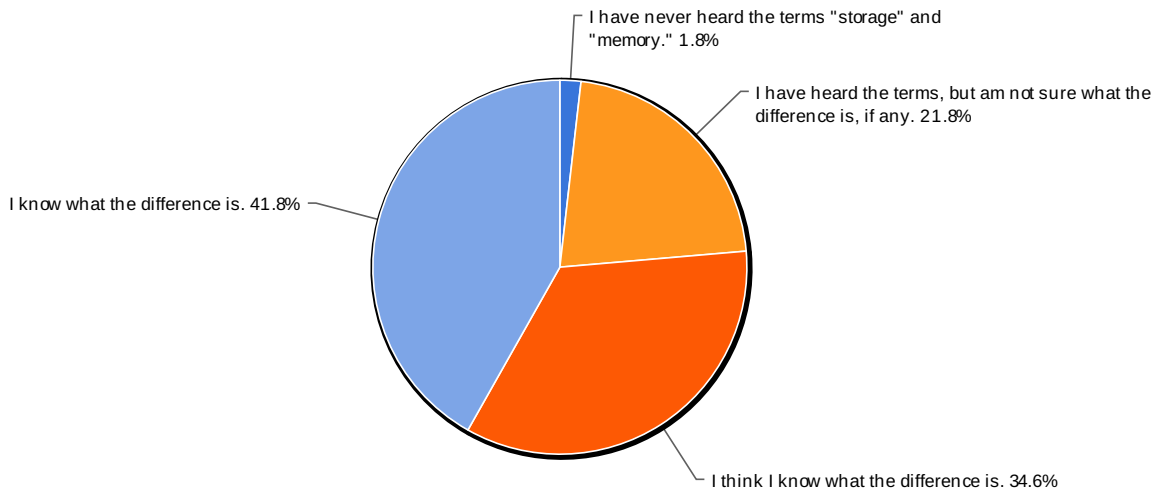

11. Storage and memory

11. Storage and memory

Value	Count	Percent %
I have never heard the terms "storage" and "memory."	1	1.8%
I have heard the terms, but am not sure what the difference is, if any.	12	21.8%
I think I know what the difference is.	19	34.6%
I know what the difference is.	23	41.8%

Statistics	
Total Responses	55